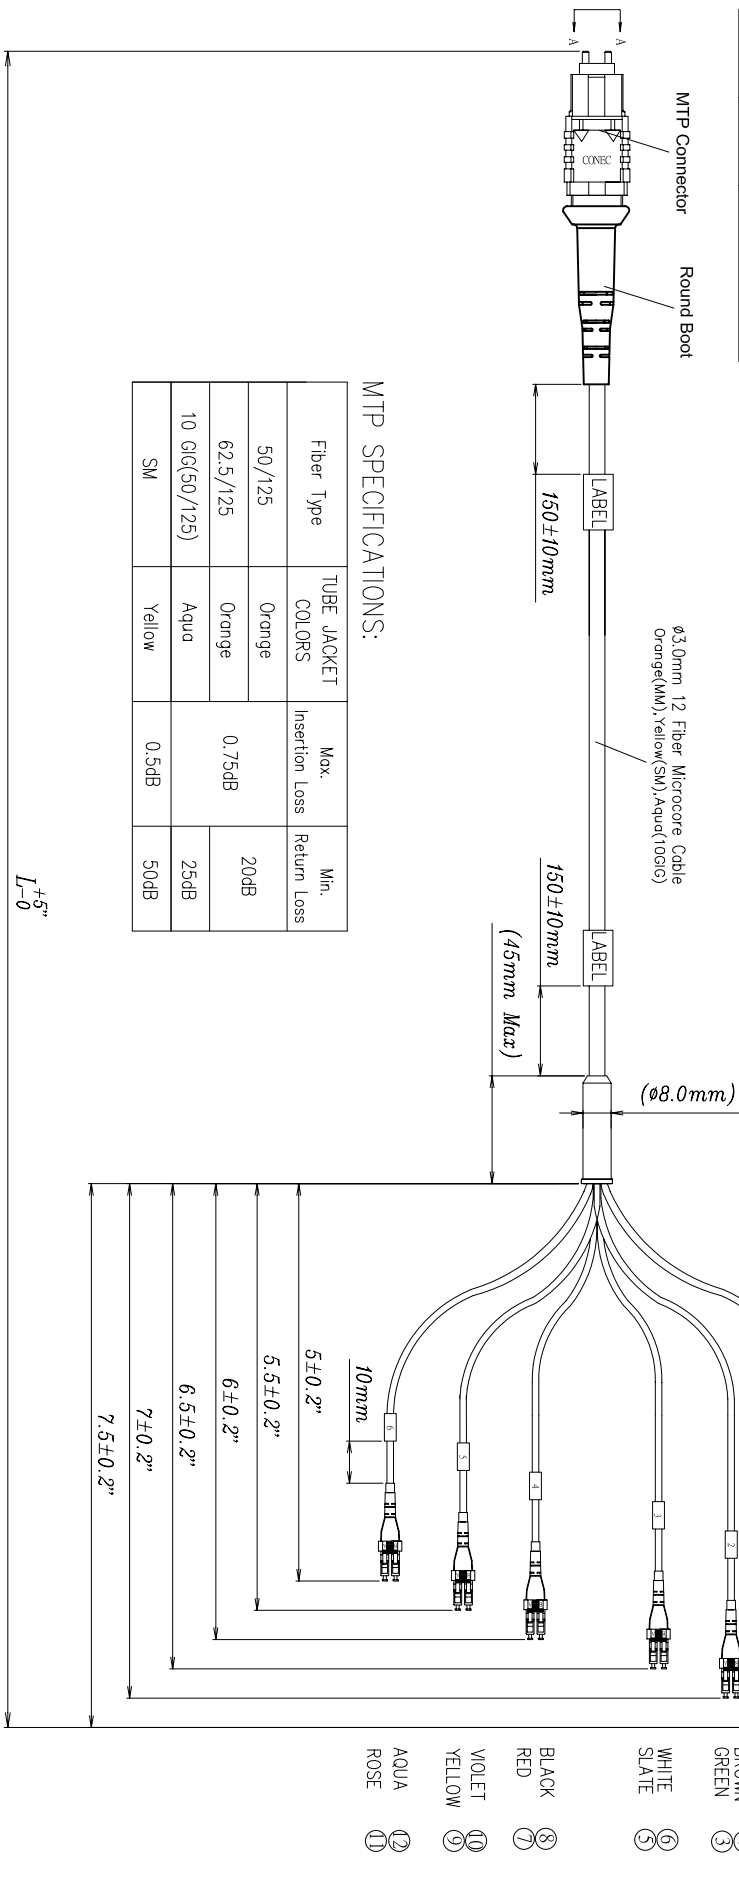

FIBER CHART:	
MTP	LC Uniboot
BLUE	1
ORANGE	2
GREEN	3
BROWN	4
GREY	5
WHITE	6
RED	7
BLACK	8
YELLOW	9
VIOLET	10
ROSE	11
AQUA	12

MTP SPECIFICATIONS:

Fiber Type	TUBE JACKET COLORS	Max. Insertion Loss	Min. Return Loss
50/125	Orange	0.75dB	20dB
62.5/125	Orange	0.75dB	20dB
10 GIG(50/125)	Aqua	0.5dB	25dB
SM	Yellow	0.5dB	50dB

LC SPECIFICATIONS:

Fiber Type	CABLE JACKET COLORS	Max. Insertion Loss	Min. Return Loss
50/125	Orange	0.3dB	25dB
62.5/125	Orange	0.3dB	30dB
10 GIG(50/125)	Aqua	0.3dB	30dB
SM	Yellow	0.3dB	55dB

12 Fiber Microcore AFL Cable

	Designed By	2607/zt	Title	12 Fiber Microcore MTP-LC Uniboot (Cross)
	Checked By			
000799-23072007	Approved By		Drawing No	VAT3133MTLC-1
Scale				
Version	1.2	sheet 1 of 1		