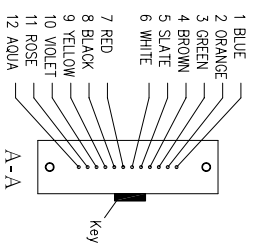

FIBER CHART:	
MTP	LC Uniboot
BLUE	1
ORANGE	2
GREEN	3
BROWN	4
GREY	5
WHITE	6
RED	7
BLACK	8
YELLOW	9
VIOLET	10
ROSE	11
AQUA	12

MTP SPECIFICATIONS:

Fiber Type	TUBE JACKET COLORS	Max. Insertion Loss	Min. Return Loss
50/125	Orange	0.75dB	20dB
62.5/125	Orange	0.75dB	20dB
10 GIG(50/125)	Aqua	0.5dB	25dB
SM	Yellow	0.5dB	50dB

LC SPECIFICATIONS:

Fiber Type	CABLE JACKET COLORS	Max. Insertion Loss	Min. Return Loss
50/125	Orange	0.3dB	25dB
62.5/125	Orange	0.3dB	30dB
10 GIG(50/125)	Aqua	0.3dB	30dB
SM	Yellow	0.3dB	55dB

12 Fiber Microcore AFL Cable

	Designed By	2607/zt	Title	12 Fiber Microcore MTP-LC Uniboot (Cross)
	Checked By			
000799-23072007	Approved By		Drawing No	VAT3133MTLC-1
Scale				
Version	1.2	sheet 1 of 1		